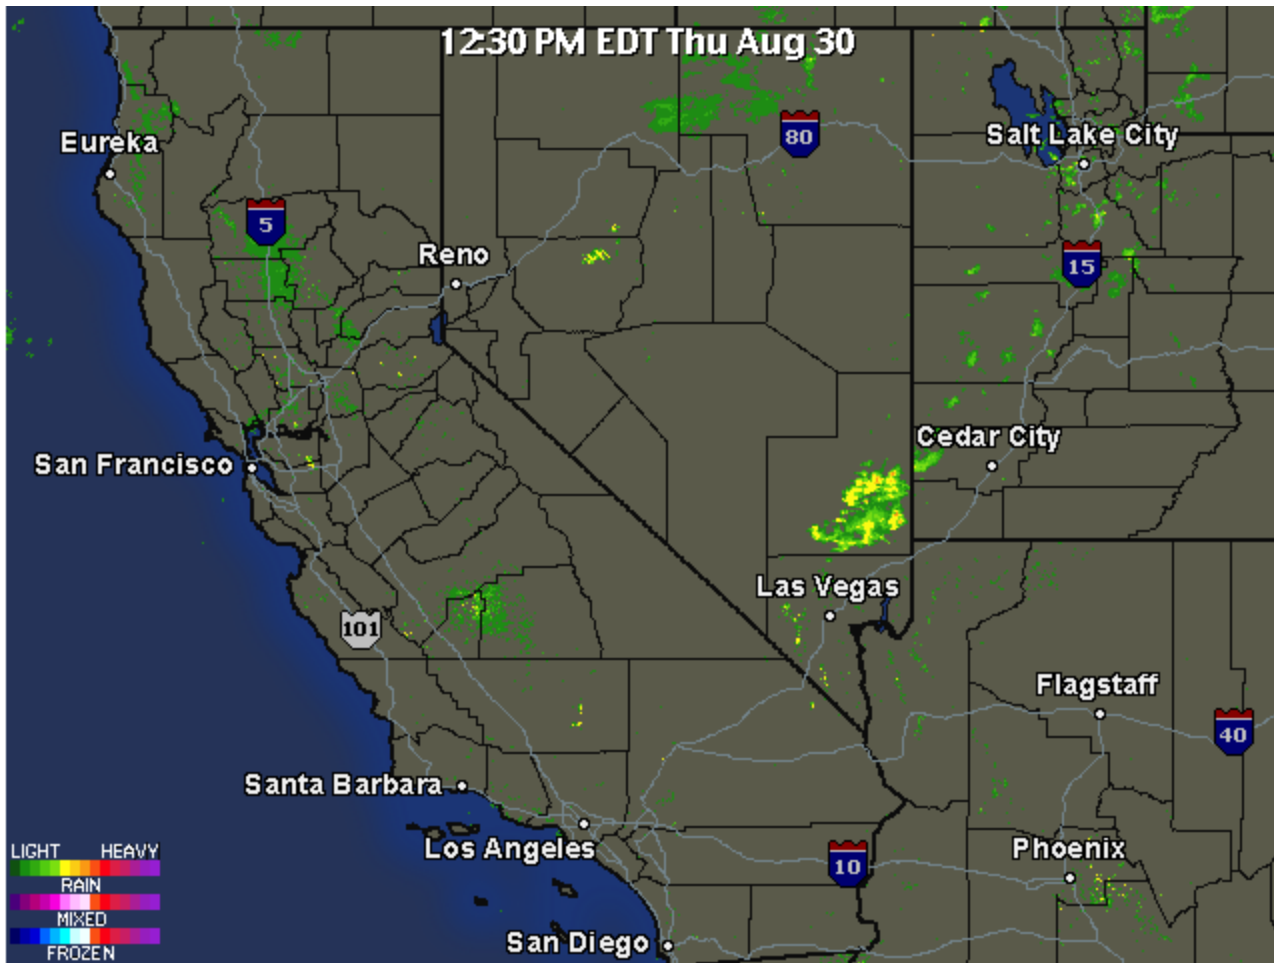

CHEMTRAIL TRACKING RADAR RESEARCH

Posted on behalf of the Chemtrail Tracking USA

Message Board

by

Clifford E Carnicom

Sep 04 2001

Citizens are urged to devote increased attention to the anomalous radar images that have been monitored and reported in conjunction with the aerosol operations that are in progress over this nation and the globe. This particular image is representative of those that have been observed by various researchers during the past several years. Special credit is given to the [Chemtrail Tracking USA message board](#) and its participants for their alert vigilance in monitoring and reporting on this phenomenon. These observations remain inadequately explained to this date. This image is in animated form, and adequate time for downloading is to be allowed (225K). The radar image map shows a extensive circular and stationary return just southeast of Las Vegas NM. Appreciation is extended to the members of the Chemtrail Tracking USA board as well as others for their continued attentiveness on this aspect of the aerosol operations research. A complete examination and analysis of these events remains a need.